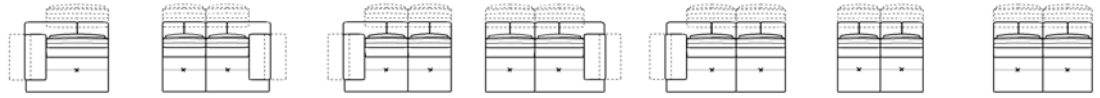

W Width - H Height - D Depth - SH Seat Height - SD Seat Depth

Dimensions

	W 208	W 228	W 104	W 104	W 114	W 114	W 136
H90 D113 SH44 SD58	H90 D113 SH44 SD58	H90 D113 SH44 SD58	H90 D113 SH44 SD58	H90 D113 SH44 SD58	H90 D113 SH44 SD58	H90 D113 SH44 SD58	H90 D113 SH44 SD58
Version Code	300	354	110	120	114	124	Q86
Weight - Volume *	kg. 60 - m3. 2.1	kg. 63 - m3. 2.3	kg. 33 - m3. 1.1	kg. 33 - m3. 1.1	kg. 36 - m3. 1.2	kg. 36 - m3. 1.2	kg. 36 - m3. 1.4

Fabrics and Microfibers

category TA	€ 2.757	€ 2.857	€ 1.720	€ 1.720	€ 1.808	€ 1.808	€ 2.035
category TB	€ 2.882	€ 2.989	€ 1.781	€ 1.781	€ 1.881	€ 1.881	€ 2.108
category TC	€ 3.016	€ 3.133	€ 1.852	€ 1.852	€ 1.967	€ 1.967	€ 2.203
category TD	€ 3.150	€ 3.272	€ 1.923	€ 1.923	€ 2.047	€ 2.047	€ 2.291
category TF	€ 3.375	€ 3.514	€ 2.042	€ 2.042	€ 2.184	€ 2.184	€ 2.445
category TE	€ 2.833	€ 2.935	€ 1.754	€ 1.754	€ 1.850	€ 1.850	€ 2.072
linear meters needed per version	12.9 linear meters	13.7 linear meters	6.8 linear meters	6.8 linear meters	7.9 linear meters	7.9 linear meters	7.2 linear meters
Customer's Cover	€ 2.484	€ 2.572	€ 1.545	€ 1.545	€ 1.625	€ 1.625	-

- As for modular components, the side with no arms in dust cover will be subject to a price increase starting from 10% if chosen in another covering. This percentage must be agreed each time with the factory.

W Width - H Height - D Depth - SH Seat Height - SD Seat Depth

Dimensions	W 136	W 174	W 174	W 194	W 194	W 138	W 158
Version Code	Q87	310	320	592	593	330	D40
Weight - Volume *	kg. 36 - m3. 1.4	kg. 55 - m3. 1.8	kg. 55 - m3. 1.8	kg. 55 - m3. 2	kg. 55 - m3. 2	kg. 41 - m3. 1.4	kg. 63 - m3. 1.6